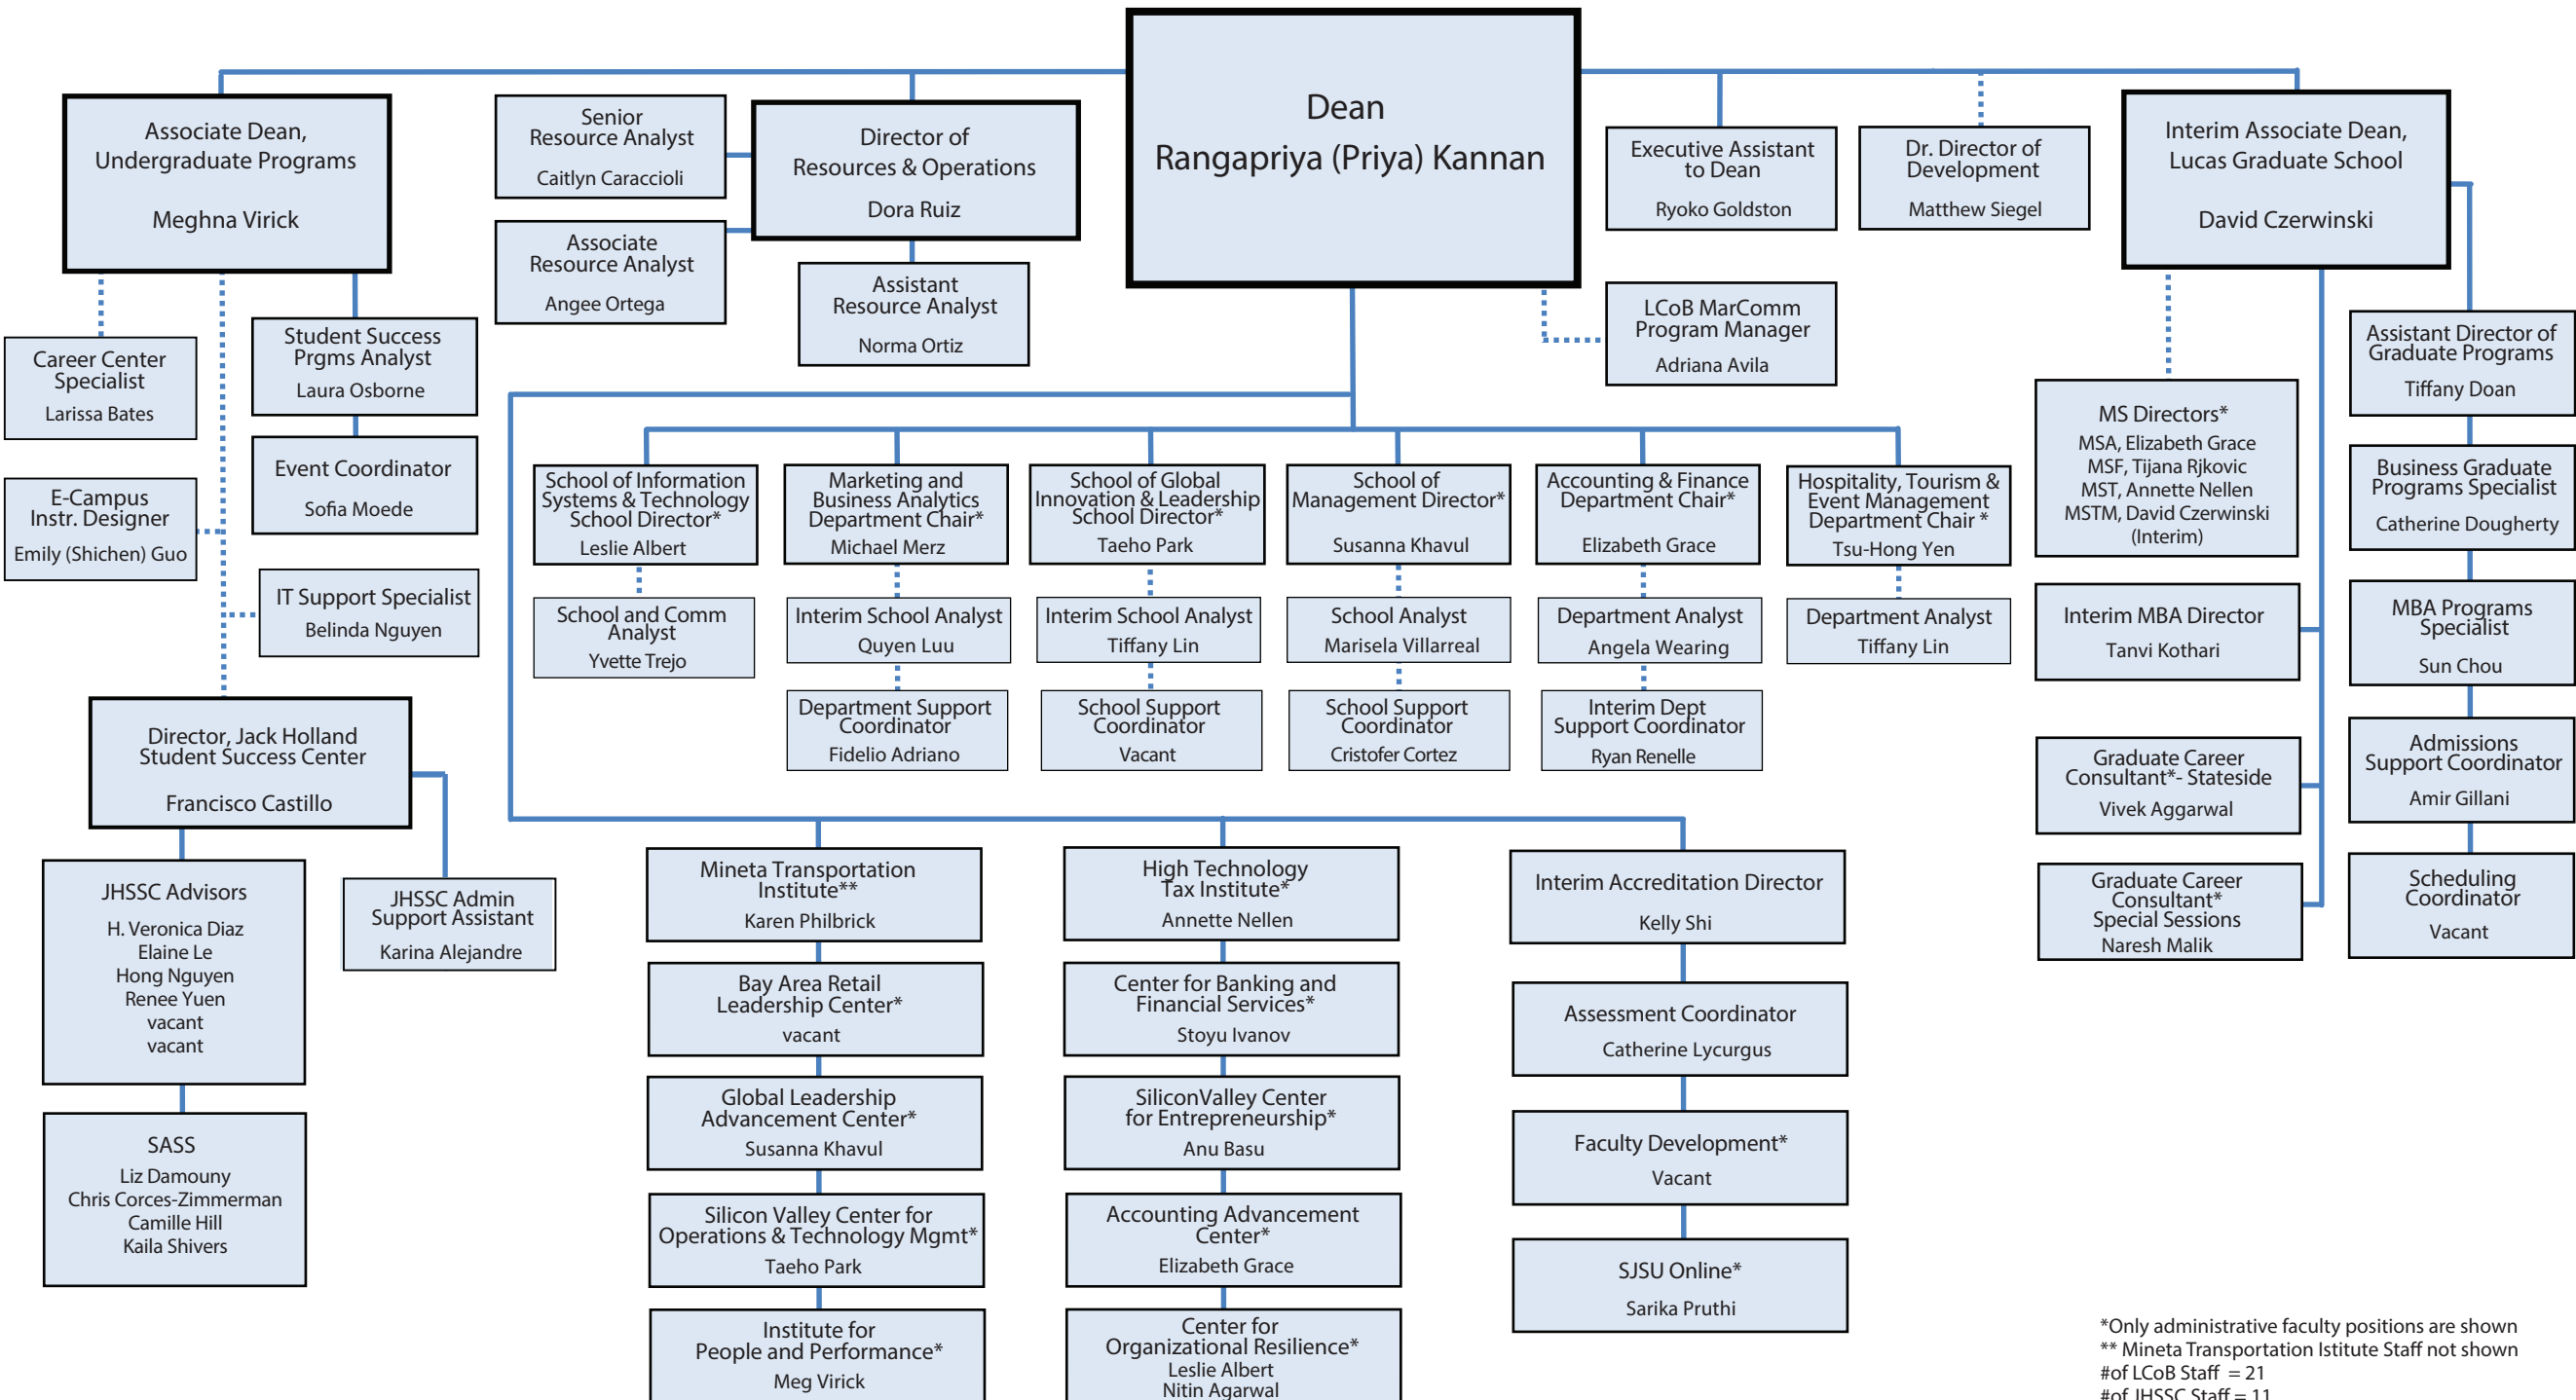

# Lucas College and Graduate School of Business Organization Chart

\*Only administrative faculty positions are shown  
 \*\* Mineta Transportation Istitute Staff not shown  
 #of LCoB Staff = 21  
 #of JHSSC Staff = 11