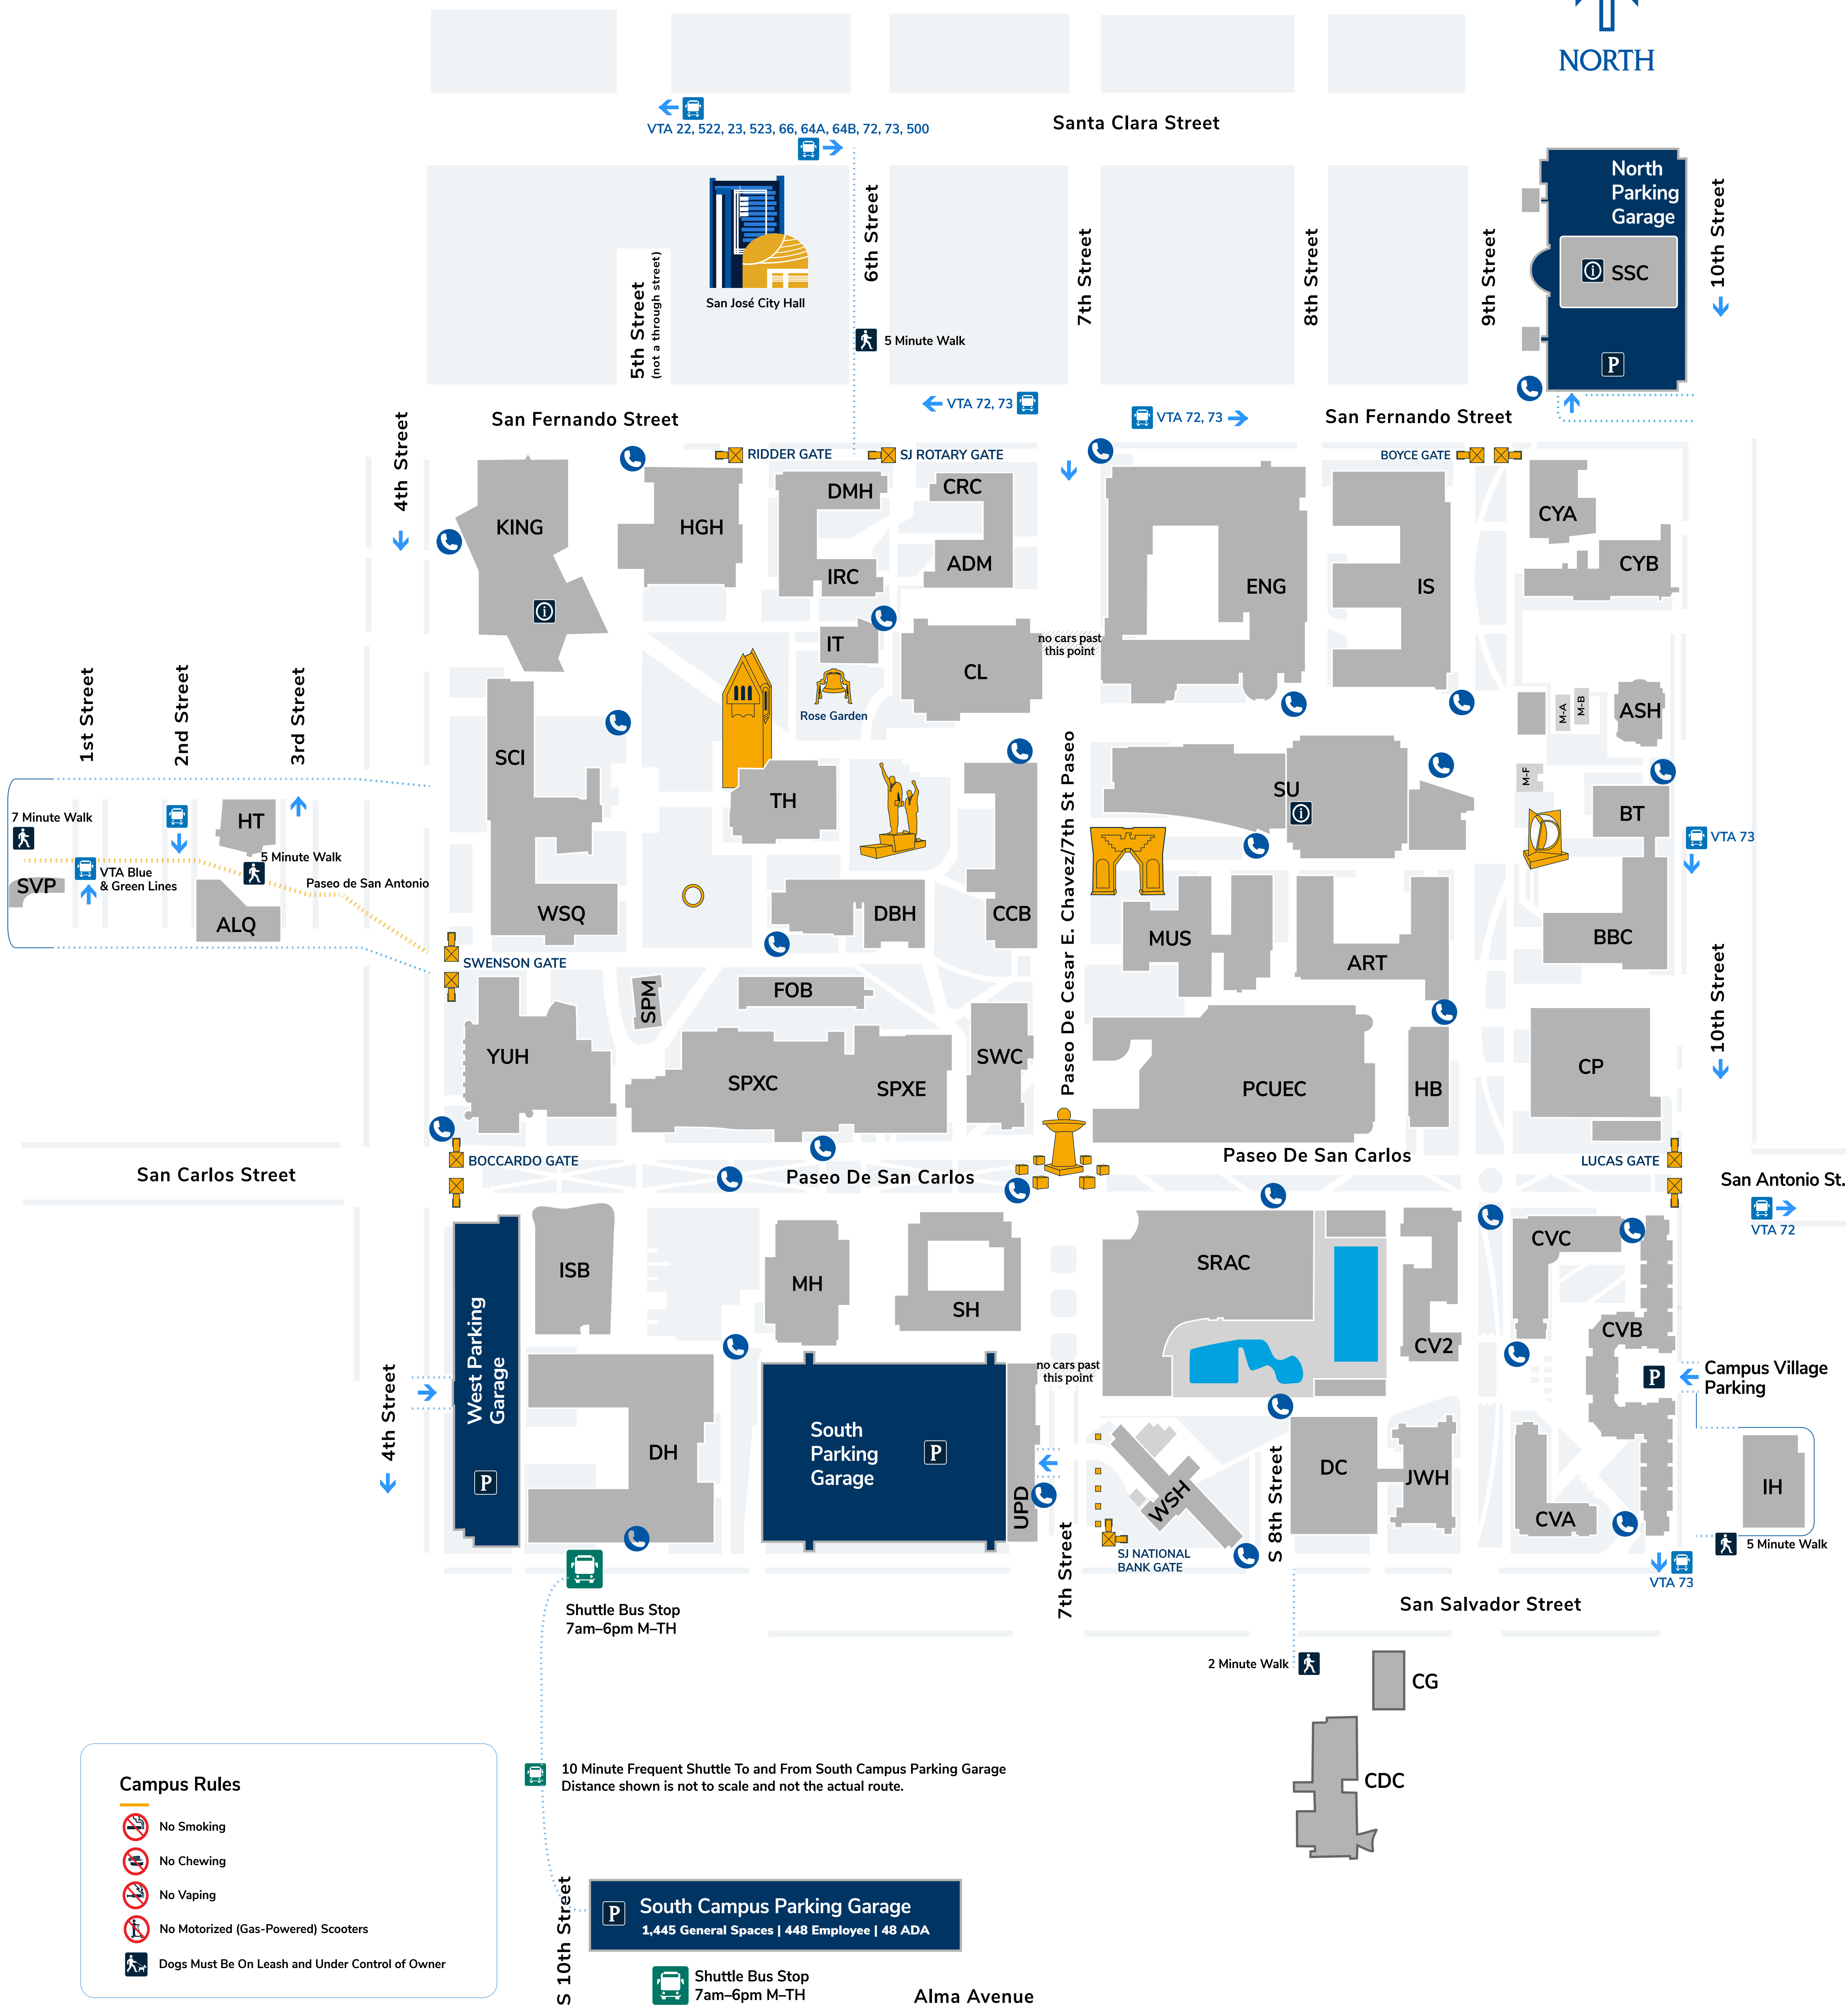

Legend

- Accessible Parking: DMV Placard
- Accessible Parking: University Permit
- Bicycle Enclosure
- Public E-Scooter Parking (Lime, Bird)
- Accessible Entrance
- Controlled Access
- VTA (public transit)
- Bay Wheels (bike share)
- Skateboard Locks
- Information
- Food & Drinks
- Parking Facility
- South Campus Shuttle
- Elevator
- Traffic Flow
- ATM
- Blue Light Phone

The Main Campus is not open to cars. Park at designated parking facilities.
All students, faculty, staff and visitors are encouraged to park at the South Campus Garage and take the free, frequent shuttle.

Campus Rules

- No Smoking
- No Chewing
- No Vaping
- No Motorized (Gas-Powered) Scooters
- Dogs Must Be On Leash and Under Control of Owner

10 Minute Frequent Shuttle To and From South Campus Parking Garage
Distance shown is not to scale and not the actual route.

South Campus Parking Garage
1,445 General Spaces | 448 Employee | 48 ADA

Shuttle Bus Stop
7am-6pm M-TH

Location Key

Quadrant (northwest, southeast) divided by Paseo de San Carlos and the 7th Street Paseo. *indicates off-campus site.